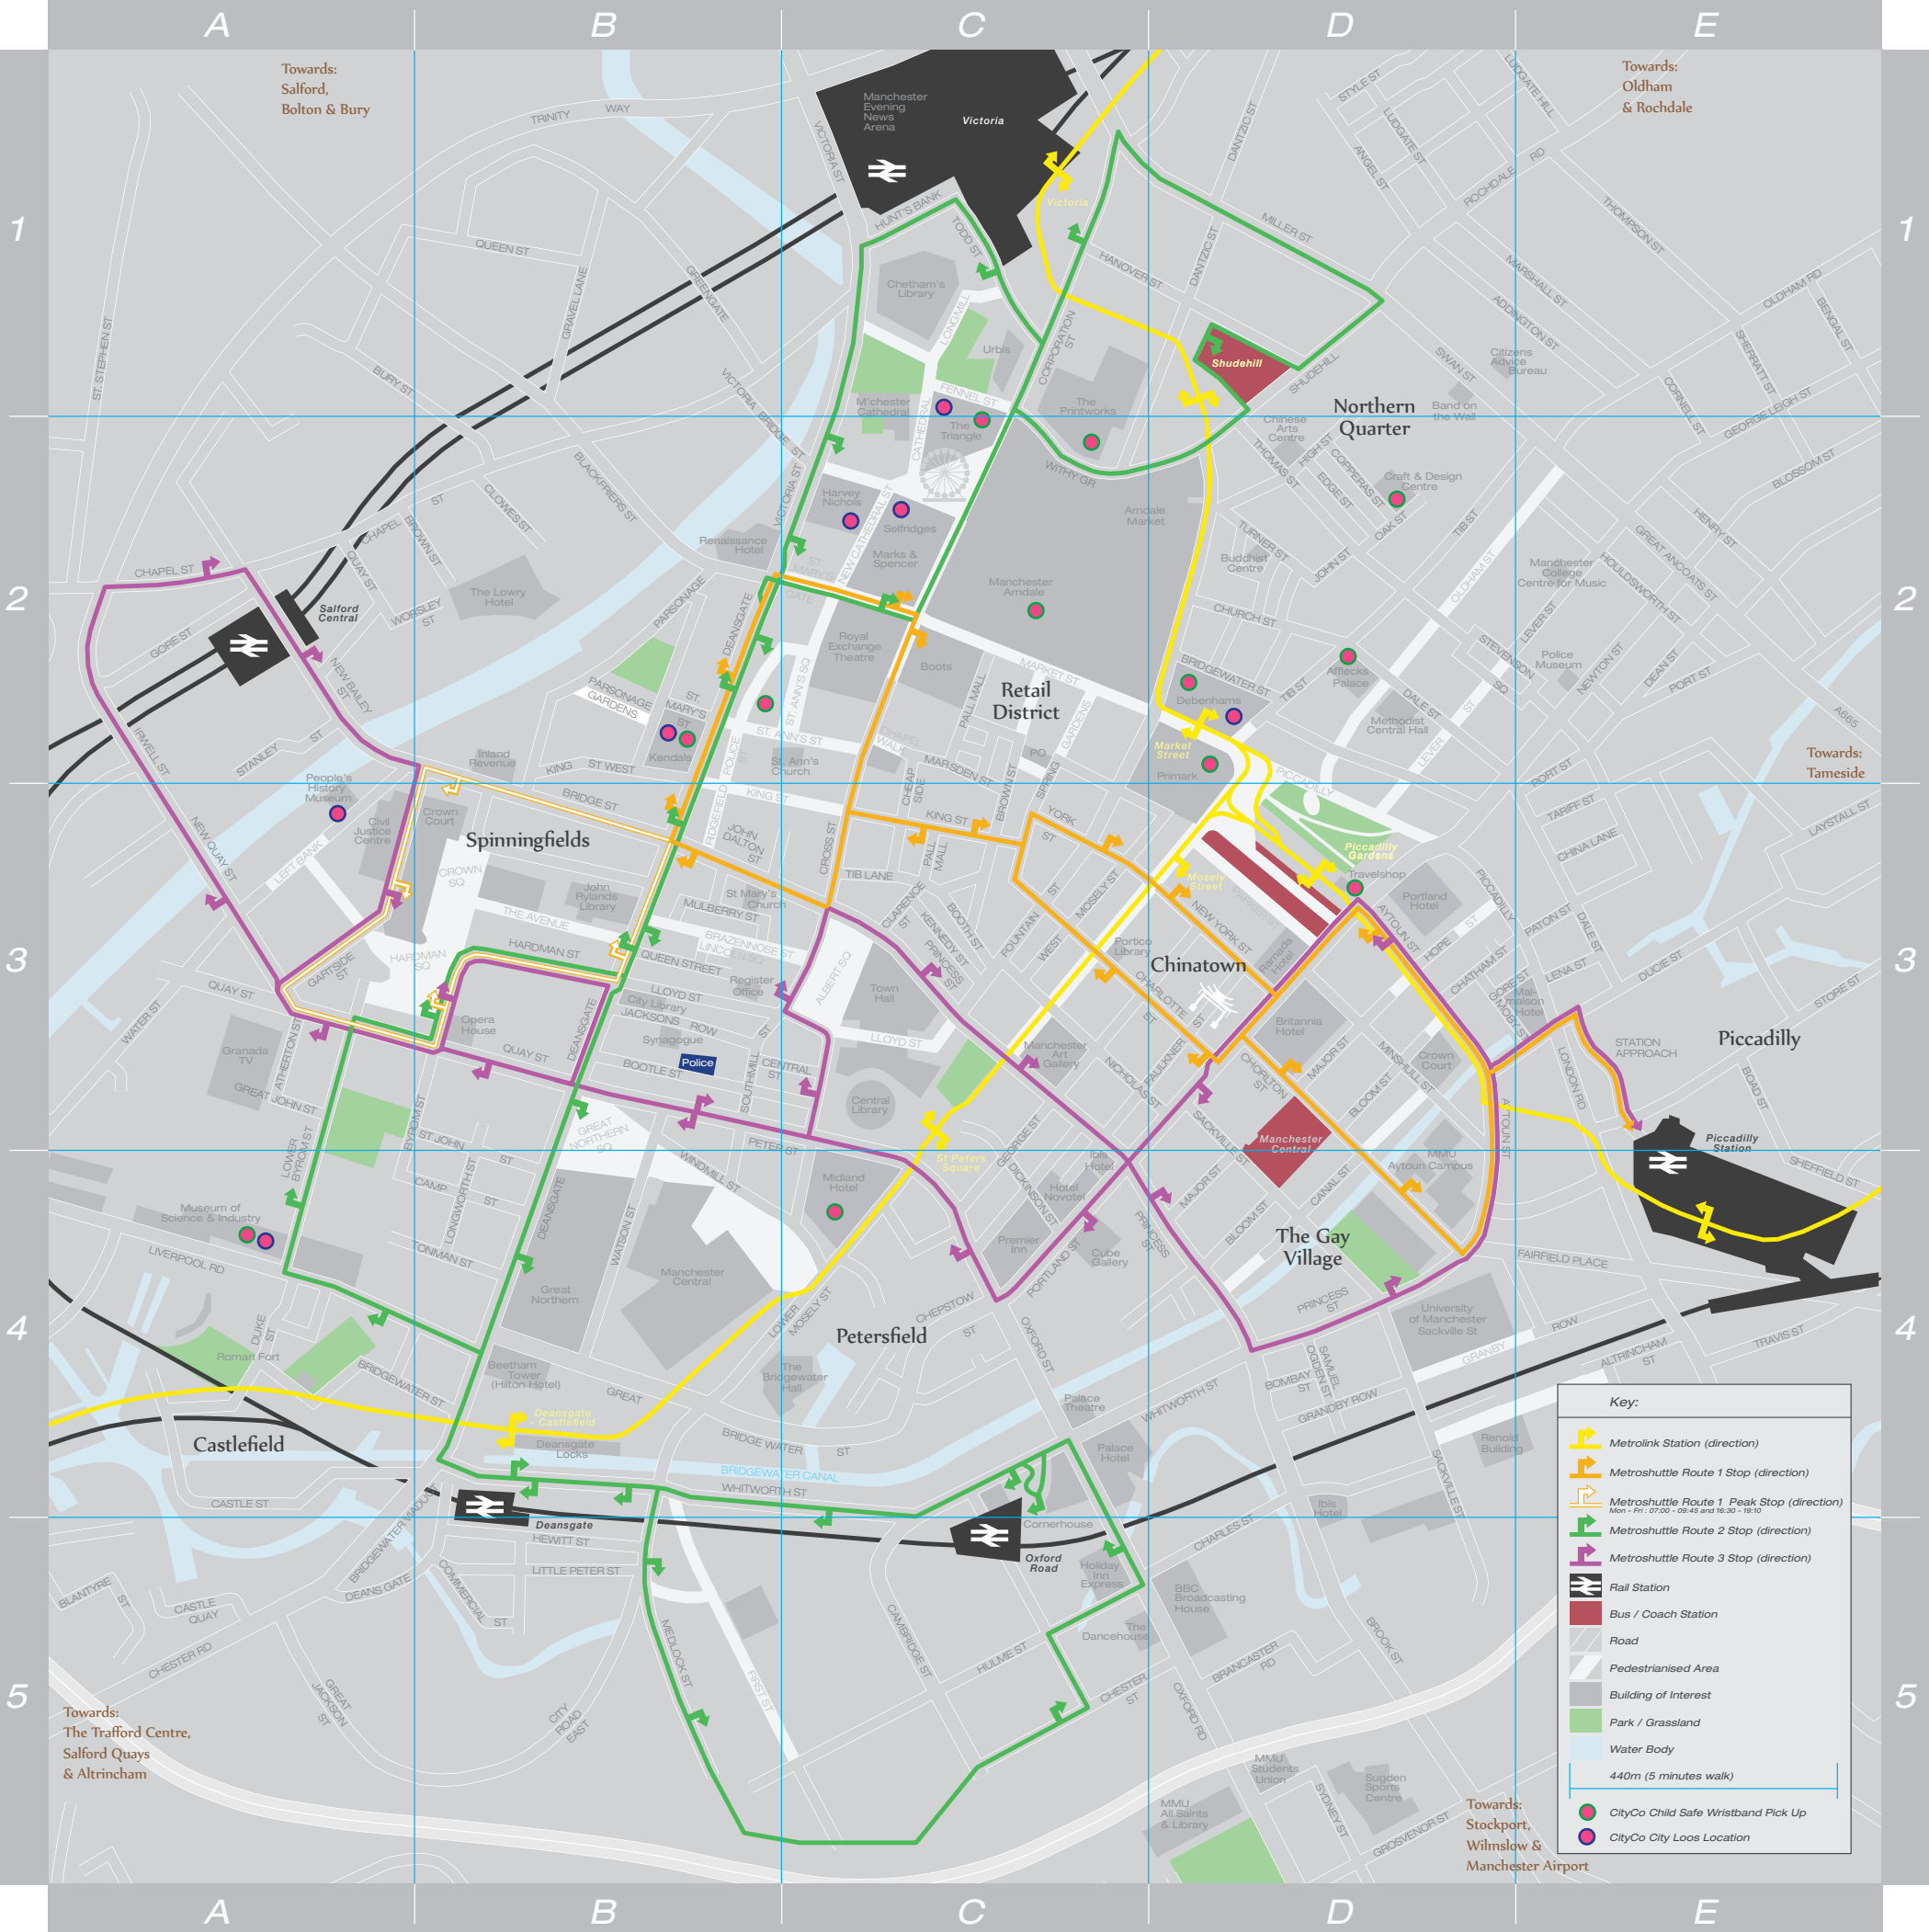

Towards:
Salford,
Bolton & Bury

Towards:
Oldham
& Rochdale

Towards:
The Trafford Centre,
Salford Quays
& Altrincham

Towards:
Stockport,
Wilmslow &
Manchester Airport

Key:

- Metrolink Station (direction)
- Metroshuttle Route 1 Stop (direction)
- Metroshuttle Route 1 Peak Stop (direction)
- Metroshuttle Route 2 Stop (direction)
- Metroshuttle Route 3 Stop (direction)
- Rail Station
- Bus / Coach Station
- Road
- Pedestrianised Area
- Building of Interest
- Park / Grassland
- Water Body
- 440m (5 minutes walk)
- CityCo Child Safe Wristband Pick Up
- CityCo City Loos Location